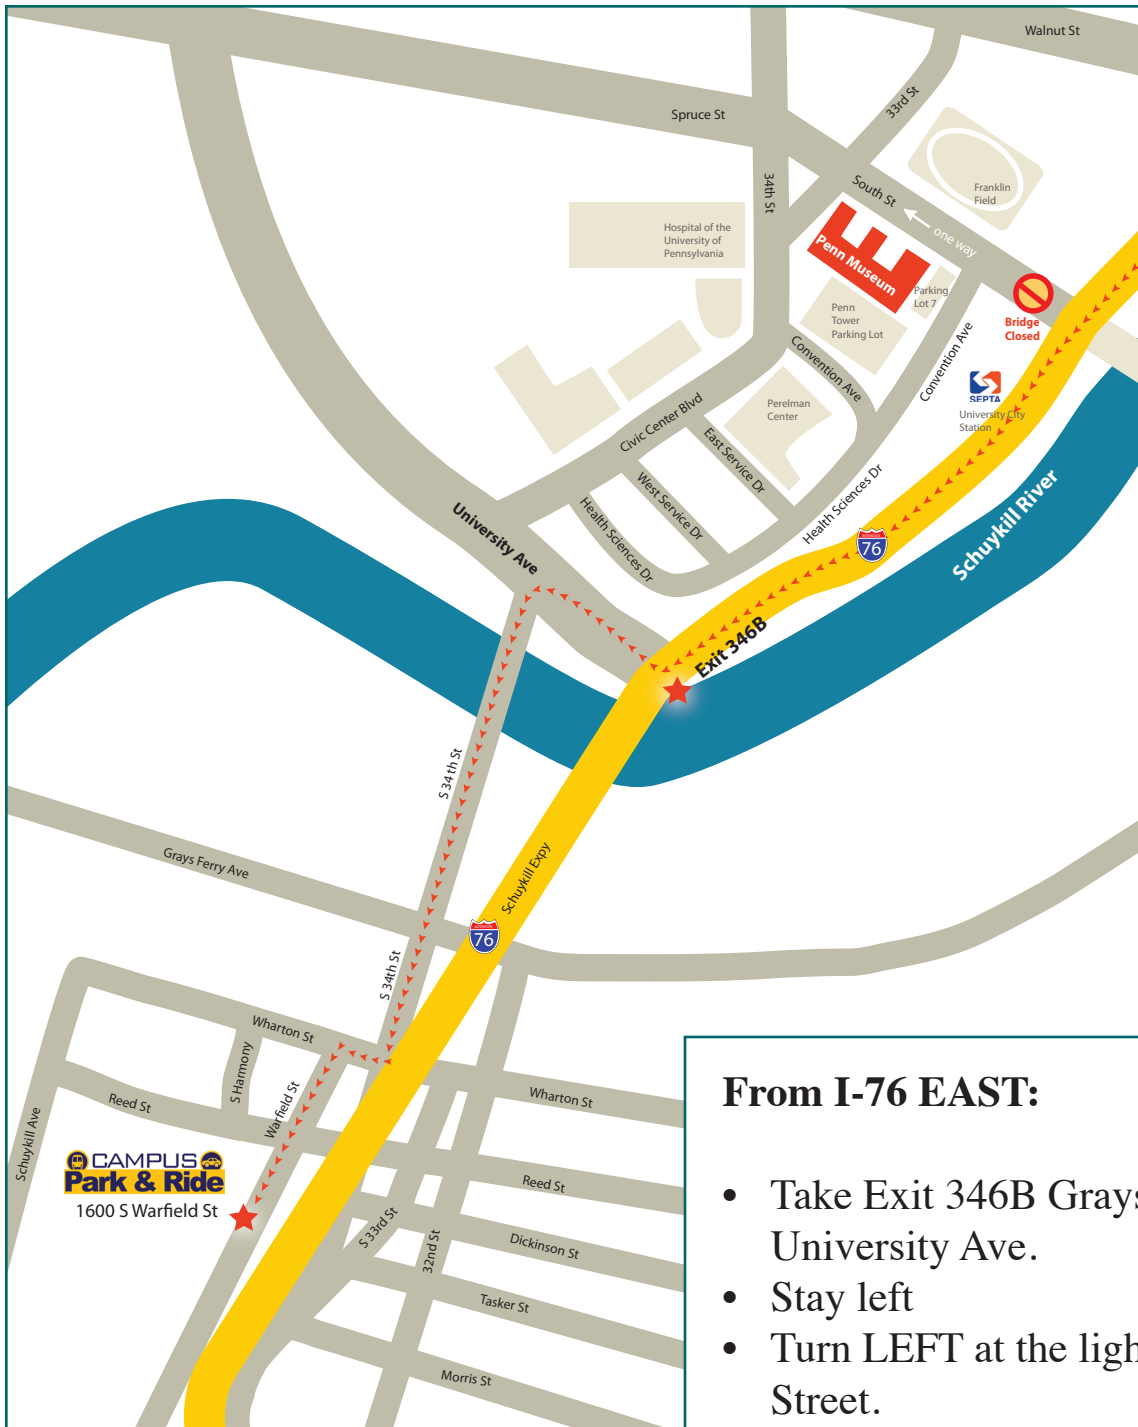

To Campus Park and Ride @ 1600 S Warfield Street, Philadelphia, PA 19145

From I-76 EAST:

- Take Exit 346B Grays Ferry Ave-University Ave.
- Stay left
- Turn LEFT at the light onto S 34th Street.
- Turn RIGHT at the second traffic light onto Wharton St.
- Go 100 feet and turn LEFT onto Warfield St.
- Proceed for 1/4 mile to entrance